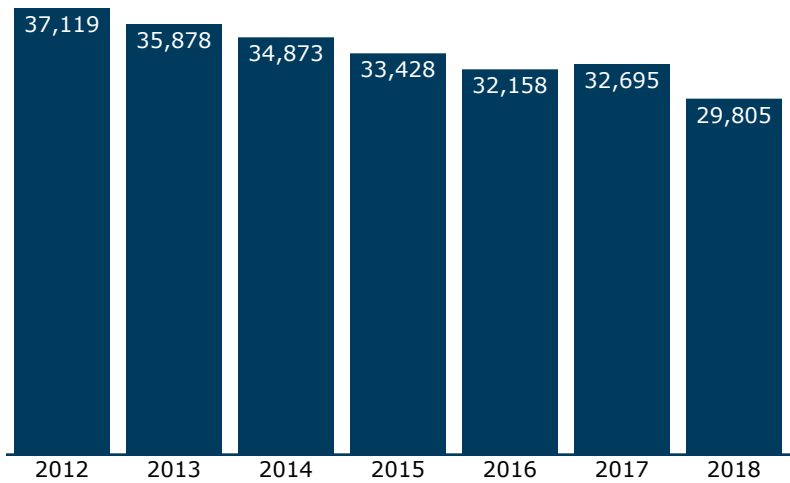

## Passengers using this station, 2012-2018

(arrivals and departures)

## Current Amtrak presence

**Long Distance: 29,805**

Silver Star: Daily service

Direct service (no change of train) to 35 cities