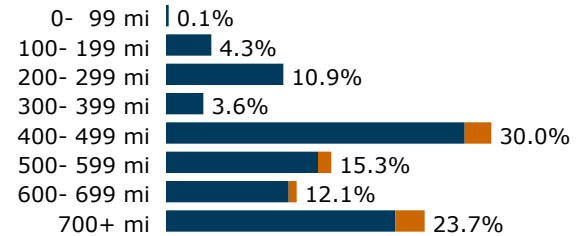

Trips by length, 2018

Legend ■ Coach/business ■ First/sleeper

Top city pairs by ridership, 2018

1. New York, NY	734 mi
2. Orlando, FL	433 mi
3. Washington, DC	509 mi
4. Tampa, FL	489 mi
5. Philadelphia, PA	643 mi
6. Jacksonville, FL	286 mi
7. Miami, FL	746 mi
8. Newark, NJ	724 mi
9. Raleigh, NC	203 mi
10. Richmond, VA	400 mi

Top city pairs by revenue, 2018

1. New York, NY	734 mi
2. Washington, DC	509 mi
3. Philadelphia, PA	643 mi
4. Tampa, FL	489 mi
5. Orlando, FL	433 mi
6. Miami, FL	746 mi
7. Newark, NJ	724 mi
8. Jacksonville, FL	286 mi
9. Fort Lauderdale, FL	724 mi
10. Richmond, VA	400 mi

RAILPASSENGERS
ASSOCIATION

1200 G St NW, Ste 240
Washington, DC 20005
(202) 408-8362
railpassengers.org