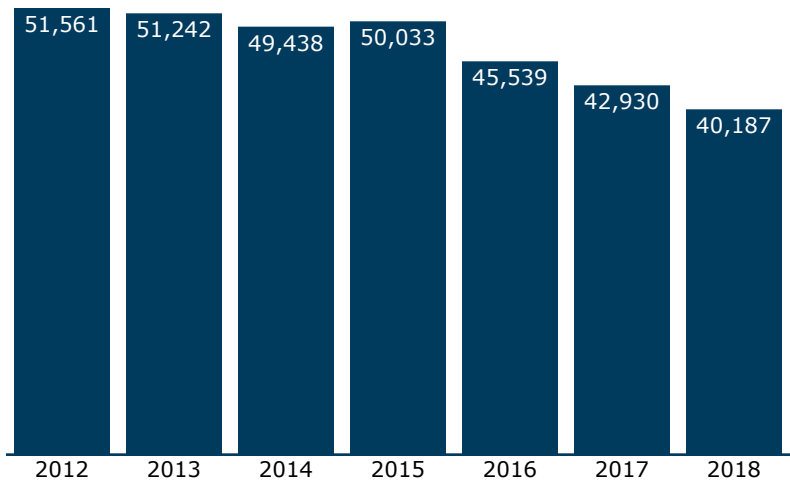

Passengers using this station, 2012-2018

(arrivals and departures)

Amtrak Station

805 E Day St
Florence, SC 29506-2634

Population served by this station

Within 25 miles: 221,155
Within 50 miles: 726,856

7th congressional district

Tom Rice (R)
(202) 225-9895 - rice.house.gov

Current Amtrak presence

Long Distance: 40,187

Palmetto: Daily service
Silver Meteor: Daily service

Direct service (no change of train) to 39 cities

Quick recap, 2018 (arrivals and departures)