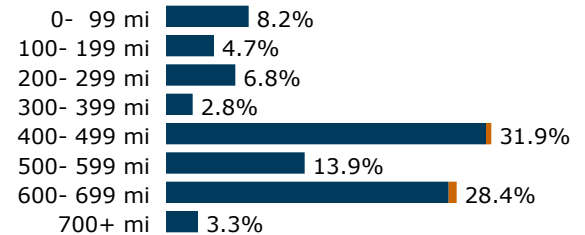

Tom Rice (R)
(202) 225-9895 - rice.house.gov

Current Amtrak presence

Long Distance: 40,187

Palmetto: Daily service
Silver Meteor: Daily service

Direct service (no change of train) to 39 cities

Quick recap, 2018 (arrivals and departures)

	Coach/ Business	First/ Sleeper	Total
Passengers	39,361	826	40,187
Average trip	457 miles	555 miles	459 miles
Average fare	\$ 85.00	\$233.00	\$ 88.00
Average yield, per mi	18.6¢	41.9¢	19.2¢

Trips by length, 2018

Legend ■ Coach/business ■ First/sleeper

Top city pairs by ridership, 2018

1. New York, NY	633 mi
2. Washington, DC	408 mi
3. Philadelphia, PA	542 mi
4. Newark, NJ	623 mi
5. Richmond, VA	299 mi
6. Baltimore, MD	448 mi
7. North Charleston, SC	95 mi
8. Orlando, FL	495 mi
9. Alexandria, VA	400 mi
10. Jacksonville, FL	345 mi