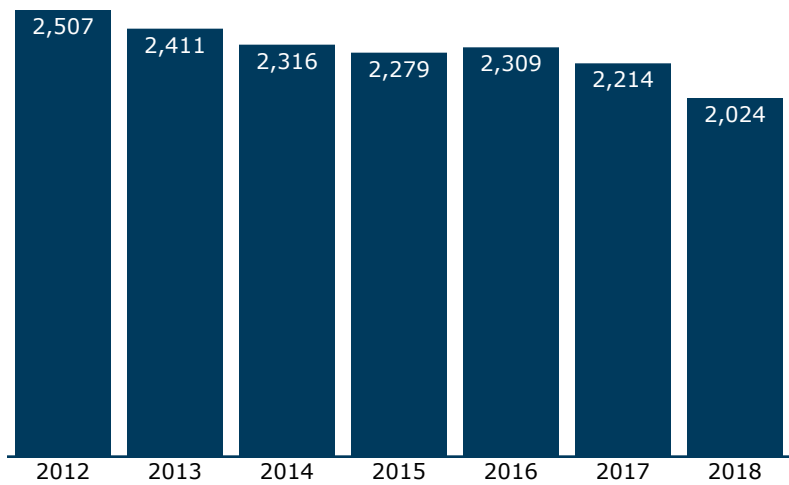

## Passengers using this station, 2012-2018

(arrivals and departures)