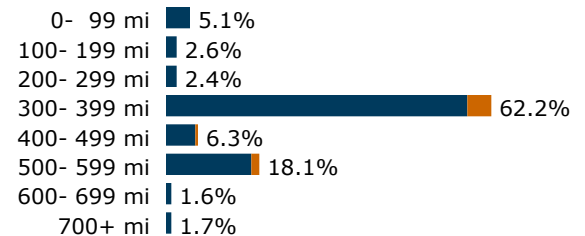

Trips by length, 2018

Legend ■ Coach/business ■ First/sleeper

Top city pairs by ridership, 2018

1. Chicago, IL*	381 mi
2. Staunton, VA	386 mi
3. Washington, DC	540 mi
4. Charlottesville, VA	426 mi
5. Cincinnati, OH	62 mi
6. Clifton Forge, VA	328 mi
7. Indianapolis, IN	185 mi
8. Manassas, VA	508 mi
9. Wht Sulphur Spgs, WV	294 mi
10. New York, NY	765 mi

Top city pairs by revenue, 2018

1. Chicago, IL*	381 mi
2. Washington, DC	540 mi
3. Staunton, VA	386 mi
4. Charlottesville, VA	426 mi
5. New York, NY	765 mi
6. Clifton Forge, VA	328 mi
7. Manassas, VA	508 mi
8. Wilmington, DE	649 mi
9. Alexandria, VA	532 mi
10. Wht Sulphur Spgs, WV	294 mi

RAILPASSENGERS
ASSOCIATION

1200 G St NW, Ste 240
Washington, DC 20005
(202) 408-8362
railpassengers.org

* Chicago is Amtrak's east-west gateway.