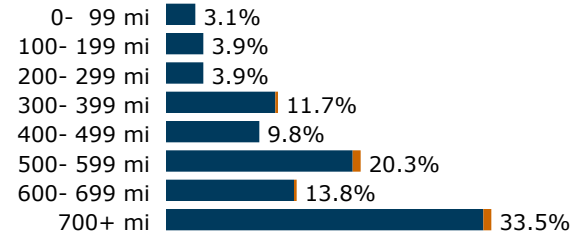

Joe Cunningham (D)
(202) 225-3176 - cunningham.house.gov

Current Amtrak presence

Long Distance: 9,740

Palmetto: Daily service

Silver Meteor: Daily service

Direct service (no change of train) to 38 cities

Quick recap, 2018 (arrivals and departures)

	Coach/ Business	First/ Sleeper	Total
Passengers	9,455	285	9,740
Average trip	564 miles	610 miles	565 miles
Average fare	\$ 99.00	\$260.00	\$104.00
Average yield, per mi	17.5¢	42.6¢	18.3¢

Trips by length, 2018

Legend ■ Coach/business ■ First/sleeper

Top city pairs by ridership, 2018

1. New York, NY	782 mi
2. Washington, DC	557 mi
3. Philadelphia, PA	691 mi
4. Richmond, VA	448 mi
5. Newark, NJ	772 mi
6. Orlando, FL	347 mi
7. Alexandria, VA	549 mi
8. Fayetteville, NC	232 mi
9. Wilson, NC	306 mi
10. Miami, FL	609 mi