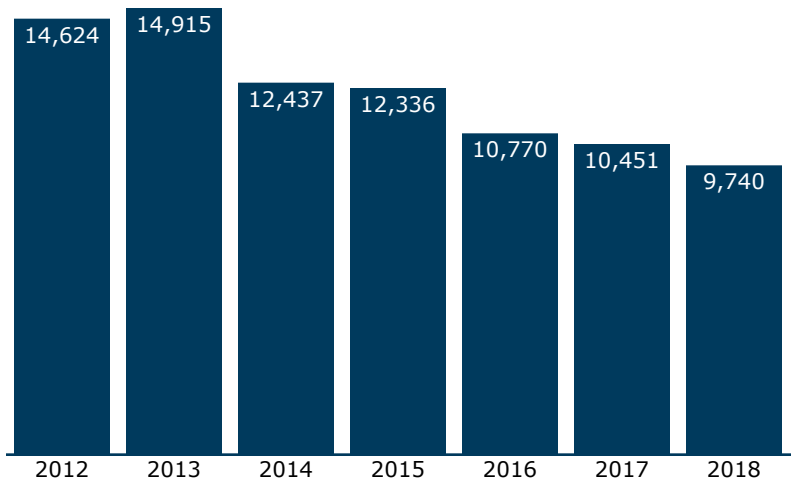

Passengers using this station, 2012-2018

(arrivals and departures)

Amtrak Station

15 Wall St
Yemassee, SC 29445-3345

Population served by this station

Within 25 miles: 130,011

Within 50 miles: 868,411

1st congressional district

Joe Cunningham (D)
(202) 225-3176 - cunningham.house.gov

Current Amtrak presence

Long Distance: 9,740

Palmetto: Daily service

Silver Meteor: Daily service

Direct service (no change of train) to 38 cities

Quick recap, 2018 (arrivals and departures)